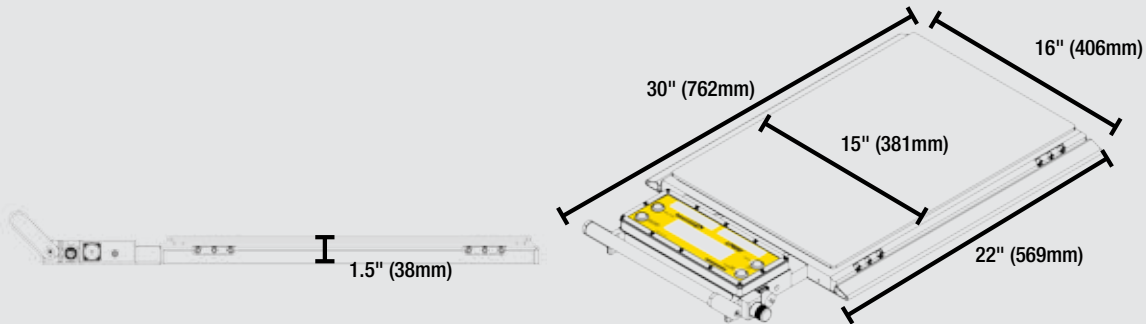

Compatible with These Intercomp Devices